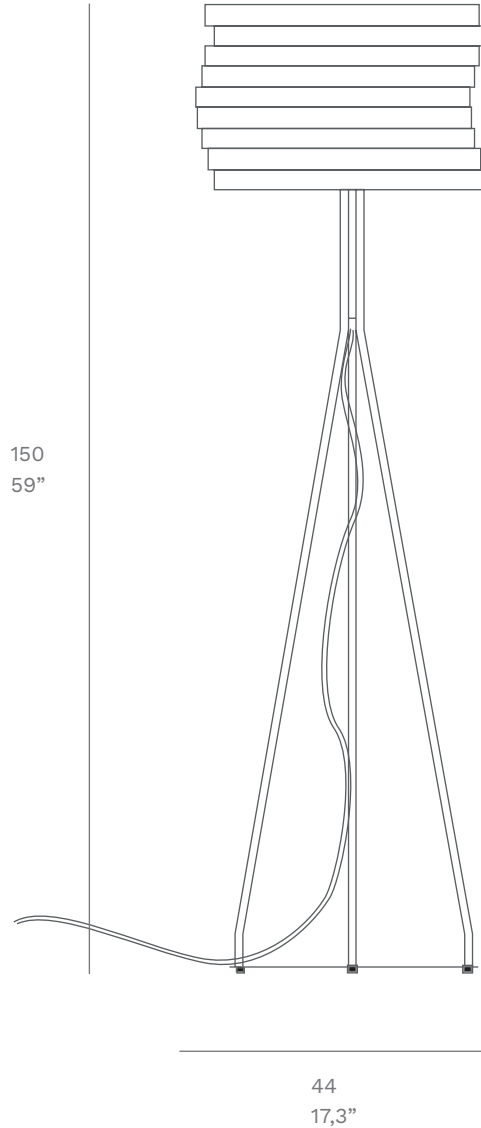

All products can be personalized by request. Lighting for domestic use. Do not store or keep under extreme temperatures during long periods of time. Do not handle the electrical material more than the necessary for installation of the fixture. The installation must be done by specialized technical team. Do not use bulbs with superior voltage as recommended by the manufacture. For its cleaning, use only a soft cloth moistened with a mild soap solution. Do not use ammonia products, solvents or abrasives. Do not use products such as air freshener that may contain alcoholic base.

Todos los productos se pueden personalizar bajo petición. Iluminación para uso doméstico. No almacenar ni exponer a condiciones extremas o durante periodos prolongados. No manipular el material eléctrico de la luminaria más allá del especificado para su montaje. La instalación debe realizarse por personal técnico especializado. No utilizar bombillas de potencia superior a la recomendada por el fabricante. Para su limpieza, utilizar un paño suave ligeramente humedecido con una solución jabonosa. No utilizar productos amoniacales, disolventes ni abrasivos. No pulverizar directamente, ni arrojar sobre la superficie productos ambientales y/o de base alcohólica.