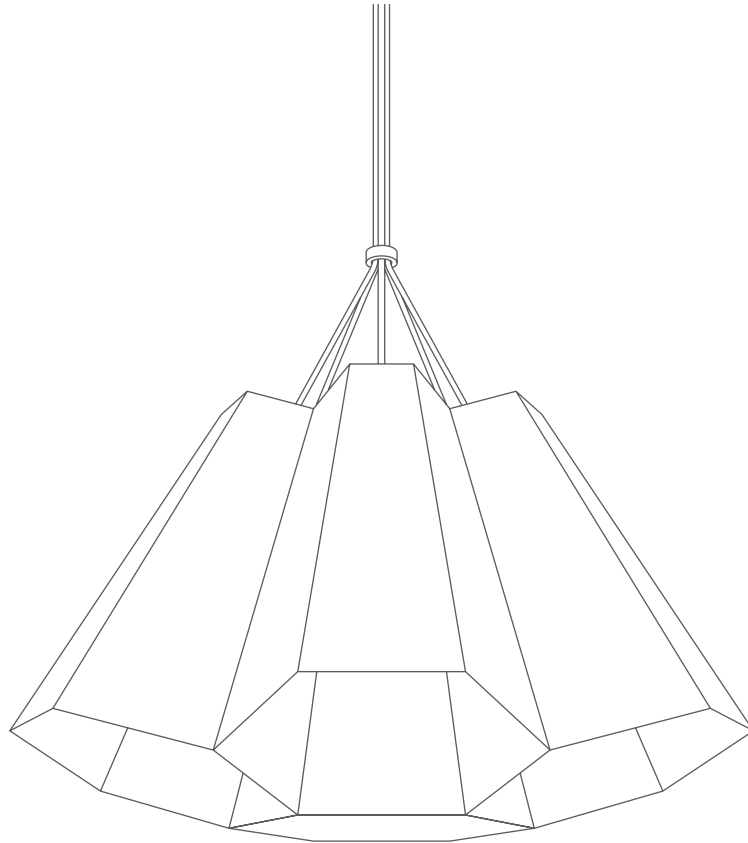

STONE BEIGE
BEIGE PIEDRA

CORAL PINK
ROSA CORAL

SOFT WHITE
BLANCO SUAVE

QUARTZ PINK
ROSA QUARZO

48
18,9"

65
25,6"

All products can be personalized by request. Lighting for domestic use. Do not store or keep under extreme temperatures during long periods of time. Do not handle the electrical material more than the necessary for installation of the fixture. The installation must be done by specialized technical team. Do not use bulbs with superior voltage as recommended by the manufacture. For its cleaning, use only a soft cloth moistened with a mild soap solution. Do not use ammonia products, solvents or abrasives. Do not use products such as air freshener that may contain alcoholic base.