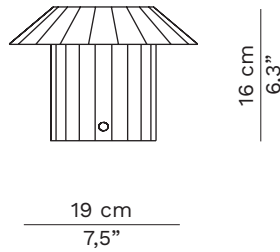

FINISHES ACABADOS

RESIN RESINA

NATURAL WHITE
BLANCO NATURAL

MUSTARD
MOSTAZA

TERRACOTTA
TERRACOTA

All products can be personalized by request. Lighting for domestic use. Do not store or keep under extreme temperatures during long periods of time. Do not handle the electrical material more than the necessary for installation of the fixture. The installation must be done by specialized technical team. Do not use bulbs with superior voltage as recommended by the manufacture. For its cleaning, use only a soft cloth moistened with a mild soap solution. Do not use ammonia products, solvents or abrasives. Do not use products such as air freshener that may contain alcoholic base.

Todos los productos se pueden personalizar bajo petición. Iluminación para uso doméstico. No almacenar ni exponer a condiciones extremas o durante periodos prolongados. No manipular el material eléctrico de la luminaria más allá del especificado para su montaje. La instalación debe realizarse por personal técnico especializado. No utilizar bombillas de potencia superior a la recomendada por el fabricante. Para su limpieza, utilizar un paño suave ligeramente humedecido con una solución jabonosa. No utilizar productos amoniacales, disolventes ni abrasivos. No pulverizar directamente, ni arrojar sobre la superficie productos ambientales y/o de base alcohólica.